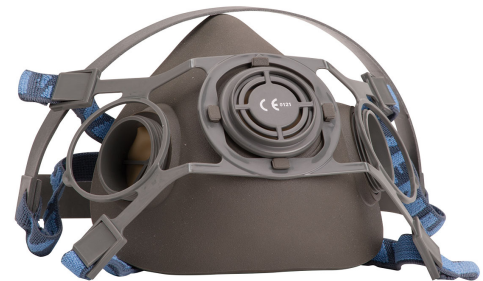

### P410 - AUCKLAND HALF MASK

EN140

**Fabric:** TPE (Thermoplastic Electrometric)

**Features:** • New Range of Half Masks

**Description:** Economical Half Mask with low profile design providing a large field of vision. Manufactured from a durable yet soft non allergic TPE material which provides an excellent fit. The soft, adjustable strap ensures perfect fit to wide face contours. Equipped with a dual (screw in) filter for enhanced breathing comfort. Sweat port on the face piece for hot and humid environments. Conforms to EN140:1998. Filters sold separately.

**Box Qty:** 64

**Commodity Code:** 9020000010

Item	Colour	Len	Wid	Hgt	Weight (Kg)	Cubic (m <sup>3</sup> )	EAN13	DUN14
P410GRR	Grey	59.0	53.0	47.0	0.1100	0.1470	5036108200863	15036108690487